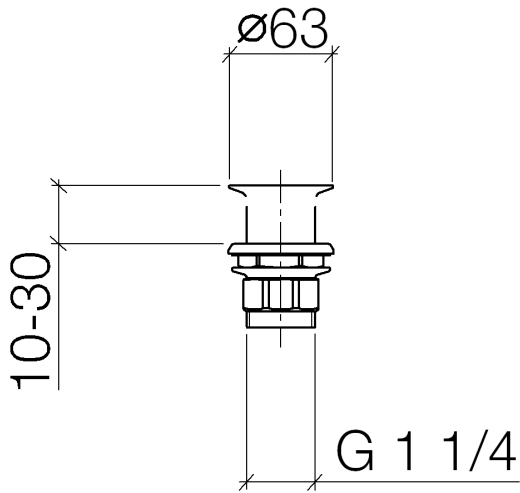

10 110 970

Fits: IMO, LULU, MADISON, MEM, TARA, CL.1, LISSÉ, VAIA, META, CYO

**Only suitable for sinks without an overflow.**

Only suitable for sinks without an overflow.

	Brushed Durabross (23kt Gold)	10 110 970-28
	Chrome	10 110 970-00
	Brushed Platinum	10 110 970-06
	Platinum	10 110 970-08
	Durabross (23kt Gold)	10 110 970-09
	Dark Chrome	10 110 970-19
	Light Gold	10 110 970-26
	Brushed Light Gold	10 110 970-27
	Matte Black	10 110 970-33
	Brushed Bronze	10 110 970-42
	Brushed Champagne (22kt Gold)	10 110 970-46
	Champagne (22kt Gold)	10 110 970-47
	Brushed Chrome	10 110 970-93
	Brushed Dark Platinum	10 110 970-99

**Required miscellaneous**

	<b>Washer NBR 70 39,0 x 29,0 x 2,0 mm -</b>	09 14 05 016 90
---	---	--------------------

**Required miscellaneous**

	<b>Pipe Ø 32 x 0,75 x 110 mm - Brushed Durabross (23kt Gold)</b>	09 28 23 005- 28
---	--	---------------------

10 110 970

10 110 970

Spare parts list

No.	Item Number	Name	Quantity used	Delivery time
1	09 11 01 025-28	cup	1	20
2	09 14 05 039 90	seal	1	2
3	09 14 03 025 90	seal	1	2
4	09 23 10 017 90	nut	1	2
5	09 23 10 020-28	nut	1	20