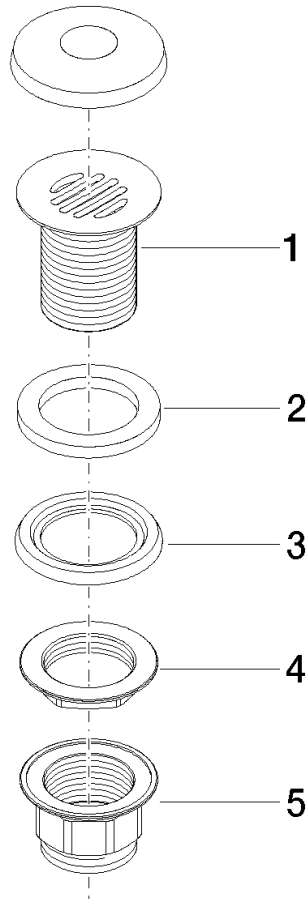

10 110 970

Fits: IMO, LULU, MADISON, MEM, TARA, CL.1, LISSÉ, VAIA, META, CYO

**Only suitable for sinks without an overflow.**

Only suitable for sinks without an overflow.

	Brushed Durabross (23kt Gold)	10 110 970-28
	Chrome	10 110 970-00
	Brushed Platinum	10 110 970-06
	Platinum	10 110 970-08
	Durabross (23kt Gold)	10 110 970-09
	Dark Chrome	10 110 970-19
	Light Gold	10 110 970-26
	Brushed Light Gold	10 110 970-27
	Matte Black	10 110 970-33
	Brushed Bronze	10 110 970-42
	Brushed Champagne (22kt Gold)	10 110 970-46
	Champagne (22kt Gold)	10 110 970-47
	Brushed Chrome	10 110 970-93
	Brushed Dark Platinum	10 110 970-99

**Required miscellaneous**

	<b>Washer NBR 70 39,0 x 29,0 x 2,0 mm -</b>	09 14 05 016 90
---	---	--------------------

**Required miscellaneous**

	<b>Pipe Ø 32 x 0,75 x 110 mm - Brushed Durabross (23kt Gold)</b>	09 28 23 005- 28
---	--	---------------------

10 110 970

10 110 970

Spare parts list

No.	Item Number	Name	Quantity used	Delivery time
1	09 11 01 025-28	cup	1	20
2	09 14 05 039 90	seal	1	2
3	09 14 03 025 90	seal	1	2
4	09 23 10 017 90	nut	1	2
5	09 23 10 020-28	nut	1	20